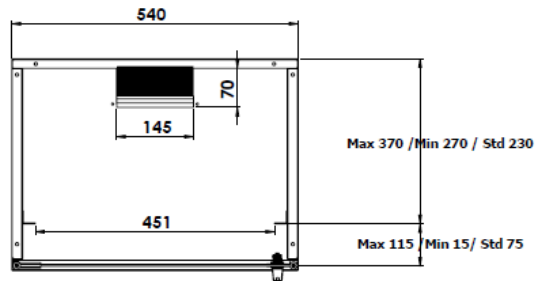

540x600 mm (WxD)

Item code	Front door	Height unit (U)	HxWxD in mm	Color
DN-19-07U-S-600	Glass door	7U	370x540x600 mm	Grey (RAL 7035)
DN-19-07U-S-600-SW				Black (RAL 9005)
DN-19-09U-S-600		9U	460x540x600 mm	Grey (RAL 7035)
DN-19-09U-S-600-SW				Black (RAL 9005)
DN-19-12U-S-600		12U	595x540x600 mm	Grey (RAL 7035)
DN-19-12U-S-600-SW				Black (RAL 9005)
DN-19-07U-S-600-SD	Steel door	7U	370x540x600 mm	Grey (RAL 7035)
DN-19-07U-S-600-SDSW				Black (RAL 9005)
DN-19-09U-S-600-SD		9U	460x540x600 mm	Grey (RAL 7035)
DN-19-09U-S-600-SDSW				Black (RAL 9005)
DN-19-12U-S-600-SD		12U	595x540x600 mm	Grey (RAL 7035)
DN-19-12U-S-600-SDSW				Black (RAL 9005)
DN-19-07U-S-600-PD	Perforated	7U	370x540x600 mm	Grey (RAL 7035)
DN-19-07U-S-600-PDSW				Black (RAL 9005)
DN-19-09U-S-600-PD		9U	460x540x600 mm	Grey (RAL 7035)
DN-19-09U-S-600-PDSW				Black (RAL 9005)
DN-19-12U-S-600-PD		12U	595x540x600 mm	Grey (RAL 7035)
DN-19-12U-S-600-PDSW				Black (RAL 9005)

Product Images

DN-19-07U-S-600-SD

DN-19-07U-S-600-PD

Technical Drawings

BOTTOM VIEW

TOP VIEW

ISOMETRIC VIEW

FRONT VIEW

SIDE VIEW

REAR VIEW

D=300

D=400

D=600