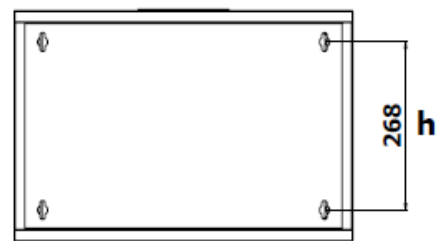

Product Images

DN-19-07U-S-600-SD

DN-19-07U-S-600-PD

Technical Drawings

BOTTOM VIEW

TOP VIEW

ISOMETRIC VIEW

FRONT VIEW

SIDE VIEW

REAR VIEW

D=300

D=400

D=600