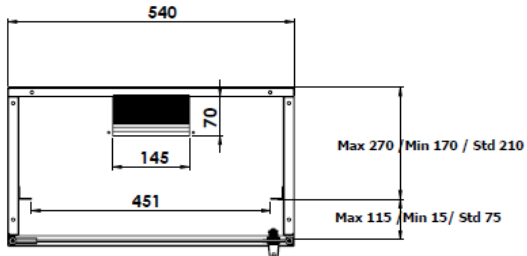

540x600 mm (WxD)

Item code	Front door	Height unit (U)	HxWxD in mm	Color
DN-19-07U-S-600	Glass door	7U	370x540x600 mm	Grey (RAL 7035)
DN-19-07U-S-600-SW				Black (RAL 9005)
DN-19-09U-S-600		9U	460x540x600 mm	Grey (RAL 7035)
DN-19-09U-S-600-SW				Black (RAL 9005)
DN-19-12U-S-600		12U	595x540x600 mm	Grey (RAL 7035)
DN-19-12U-S-600-SW				Black (RAL 9005)
DN-19-07U-S-600-SD	Steel door	7U	370x540x600 mm	Grey (RAL 7035)
DN-19-07U-S-600-SDSW				Black (RAL 9005)
DN-19-09U-S-600-SD		9U	460x540x600 mm	Grey (RAL 7035)
DN-19-09U-S-600-SDSW				Black (RAL 9005)
DN-19-12U-S-600-SD		12U	595x540x600 mm	Grey (RAL 7035)
DN-19-12U-S-600-SDSW				Black (RAL 9005)
DN-19-07U-S-600-PD	Perforated	7U	370x540x600 mm	Grey (RAL 7035)
DN-19-07U-S-600-PDSW				Black (RAL 9005)
DN-19-09U-S-600-PD		9U	460x540x600 mm	Grey (RAL 7035)
DN-19-09U-S-600-PDSW				Black (RAL 9005)
DN-19-12U-S-600-PD		12U	595x540x600 mm	Grey (RAL 7035)
DN-19-12U-S-600-PDSW				Black (RAL 9005)

Product Images

DN-19-07U-S-600-SD

DN-19-07U-S-600-PD

Technical Drawings

BOTTOM VIEW

TOP VIEW

ISOMETRIC VIEW

FRONT VIEW

SIDE VIEW

REAR VIEW

D=300

D=400

D=600