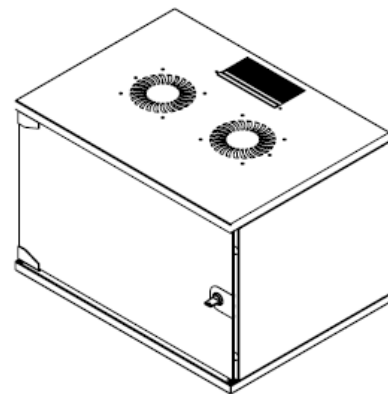

Features

- Safety class rating IP20
- Lockable front door
- 200° door opening angle
- 1-point-locking-mechanism on the front door
- 483 mm (19") profile rails mounted on the front side inside of the cabinet, galvanized
- 483 mm (19") profile rails are adjustable in depth
- Load capacity of 483 mm (19") profile rails: 60 kg
- 1.1 - 1.5 strong sheet steel with a high loading capacity, powder coated
- Cable entry with brush strip on the top and with plastic cover on the base
- Roof is prepared for fan units (punched out entries)
- Ventilation slots for active and passive ventilation and exhausting

540x600 mm (WxD)

Item code	Front door	Height unit (U)	HxWxD in mm	Color
DN-19-07U-S-600	Glass door	7U	370x540x600 mm	Grey (RAL 7035)
DN-19-07U-S-600-SW				Black (RAL 9005)
DN-19-09U-S-600		9U	460x540x600 mm	Grey (RAL 7035)
DN-19-09U-S-600-SW				Black (RAL 9005)
DN-19-12U-S-600		12U	595x540x600 mm	Grey (RAL 7035)
DN-19-12U-S-600-SW				Black (RAL 9005)
DN-19-07U-S-600-SD	Steel door	7U	370x540x600 mm	Grey (RAL 7035)
DN-19-07U-S-600-SDSW				Black (RAL 9005)
DN-19-09U-S-600-SD		9U	460x540x600 mm	Grey (RAL 7035)
DN-19-09U-S-600-SDSW				Black (RAL 9005)
DN-19-12U-S-600-SD		12U	595x540x600 mm	Grey (RAL 7035)
DN-19-12U-S-600-SDSW				Black (RAL 9005)
DN-19-07U-S-600-PD	Perforated	7U	370x540x600 mm	Grey (RAL 7035)
DN-19-07U-S-600-PDSW				Black (RAL 9005)
DN-19-09U-S-600-PD		9U	460x540x600 mm	Grey (RAL 7035)
DN-19-09U-S-600-PDSW				Black (RAL 9005)
DN-19-12U-S-600-PD		12U	595x540x600 mm	Grey (RAL 7035)
DN-19-12U-S-600-PDSW				Black (RAL 9005)

Product Images

DN-19-07U-S-600-SD

DN-19-07U-S-600-PD

Technical Drawings

BOTTOM VIEW

TOP VIEW

ISOMETRIC VIEW

FRONT VIEW

SIDE VIEW

REAR VIEW

D=300

D=400

D=600