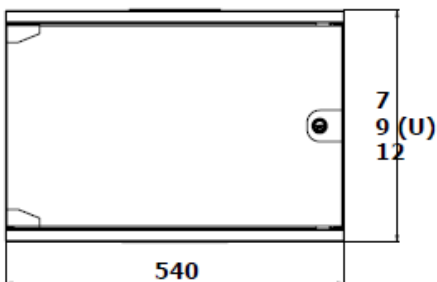

Product Number Information

540x300 mm (WxD)

Item code*	Front door	Height unit (U)	HxWxD in mm	Color
DN-19-07U-S-300	Glass door	7U	370x540x300 mm	Grey (RAL 7035)
DN-19-07U-S-300-SW				Black (RAL 9005)
DN-19-07U-S-300-SD	Steel door			Grey (RAL 7035)
DN-19-07U-S-300-SDSW				Black (RAL 9005)
DN-19-07U-S-300-PD	Perforated			Grey (RAL 7035)
DN-19-07U-S-300-PDSW				Black (RAL 9005)

540x600 mm (WxD)

Item code	Front door	Height unit (U)	HxWxD in mm	Color
DN-19-07U-S-600	Glass door	7U	370x540x600 mm	Grey (RAL 7035)
DN-19-07U-S-600-SW				Black (RAL 9005)
DN-19-09U-S-600		9U	460x540x600 mm	Grey (RAL 7035)
DN-19-09U-S-600-SW				Black (RAL 9005)
DN-19-12U-S-600		12U	595x540x600 mm	Grey (RAL 7035)
DN-19-12U-S-600-SW				Black (RAL 9005)
DN-19-07U-S-600-SD	Steel door	7U	370x540x600 mm	Grey (RAL 7035)
DN-19-07U-S-600-SDSW				Black (RAL 9005)
DN-19-09U-S-600-SD		9U	460x540x600 mm	Grey (RAL 7035)
DN-19-09U-S-600-SDSW				Black (RAL 9005)
DN-19-12U-S-600-SD		12U	595x540x600 mm	Grey (RAL 7035)
DN-19-12U-S-600-SDSW				Black (RAL 9005)
DN-19-07U-S-600-PD	Perforated	7U	370x540x600 mm	Grey (RAL 7035)
DN-19-07U-S-600-PDSW				Black (RAL 9005)
DN-19-09U-S-600-PD		9U	460x540x600 mm	Grey (RAL 7035)
DN-19-09U-S-600-PDSW				Black (RAL 9005)
DN-19-12U-S-600-PD		12U	595x540x600 mm	Grey (RAL 7035)
DN-19-12U-S-600-PDSW				Black (RAL 9005)

Product Images

DN-19-07U-S-600-SD

DN-19-07U-S-600-PD

Technical Drawings

BOTTOM VIEW

TOP VIEW

ISOMETRIC VIEW

FRONT VIEW

SIDE VIEW

REAR VIEW

D=300

D=400

D=600